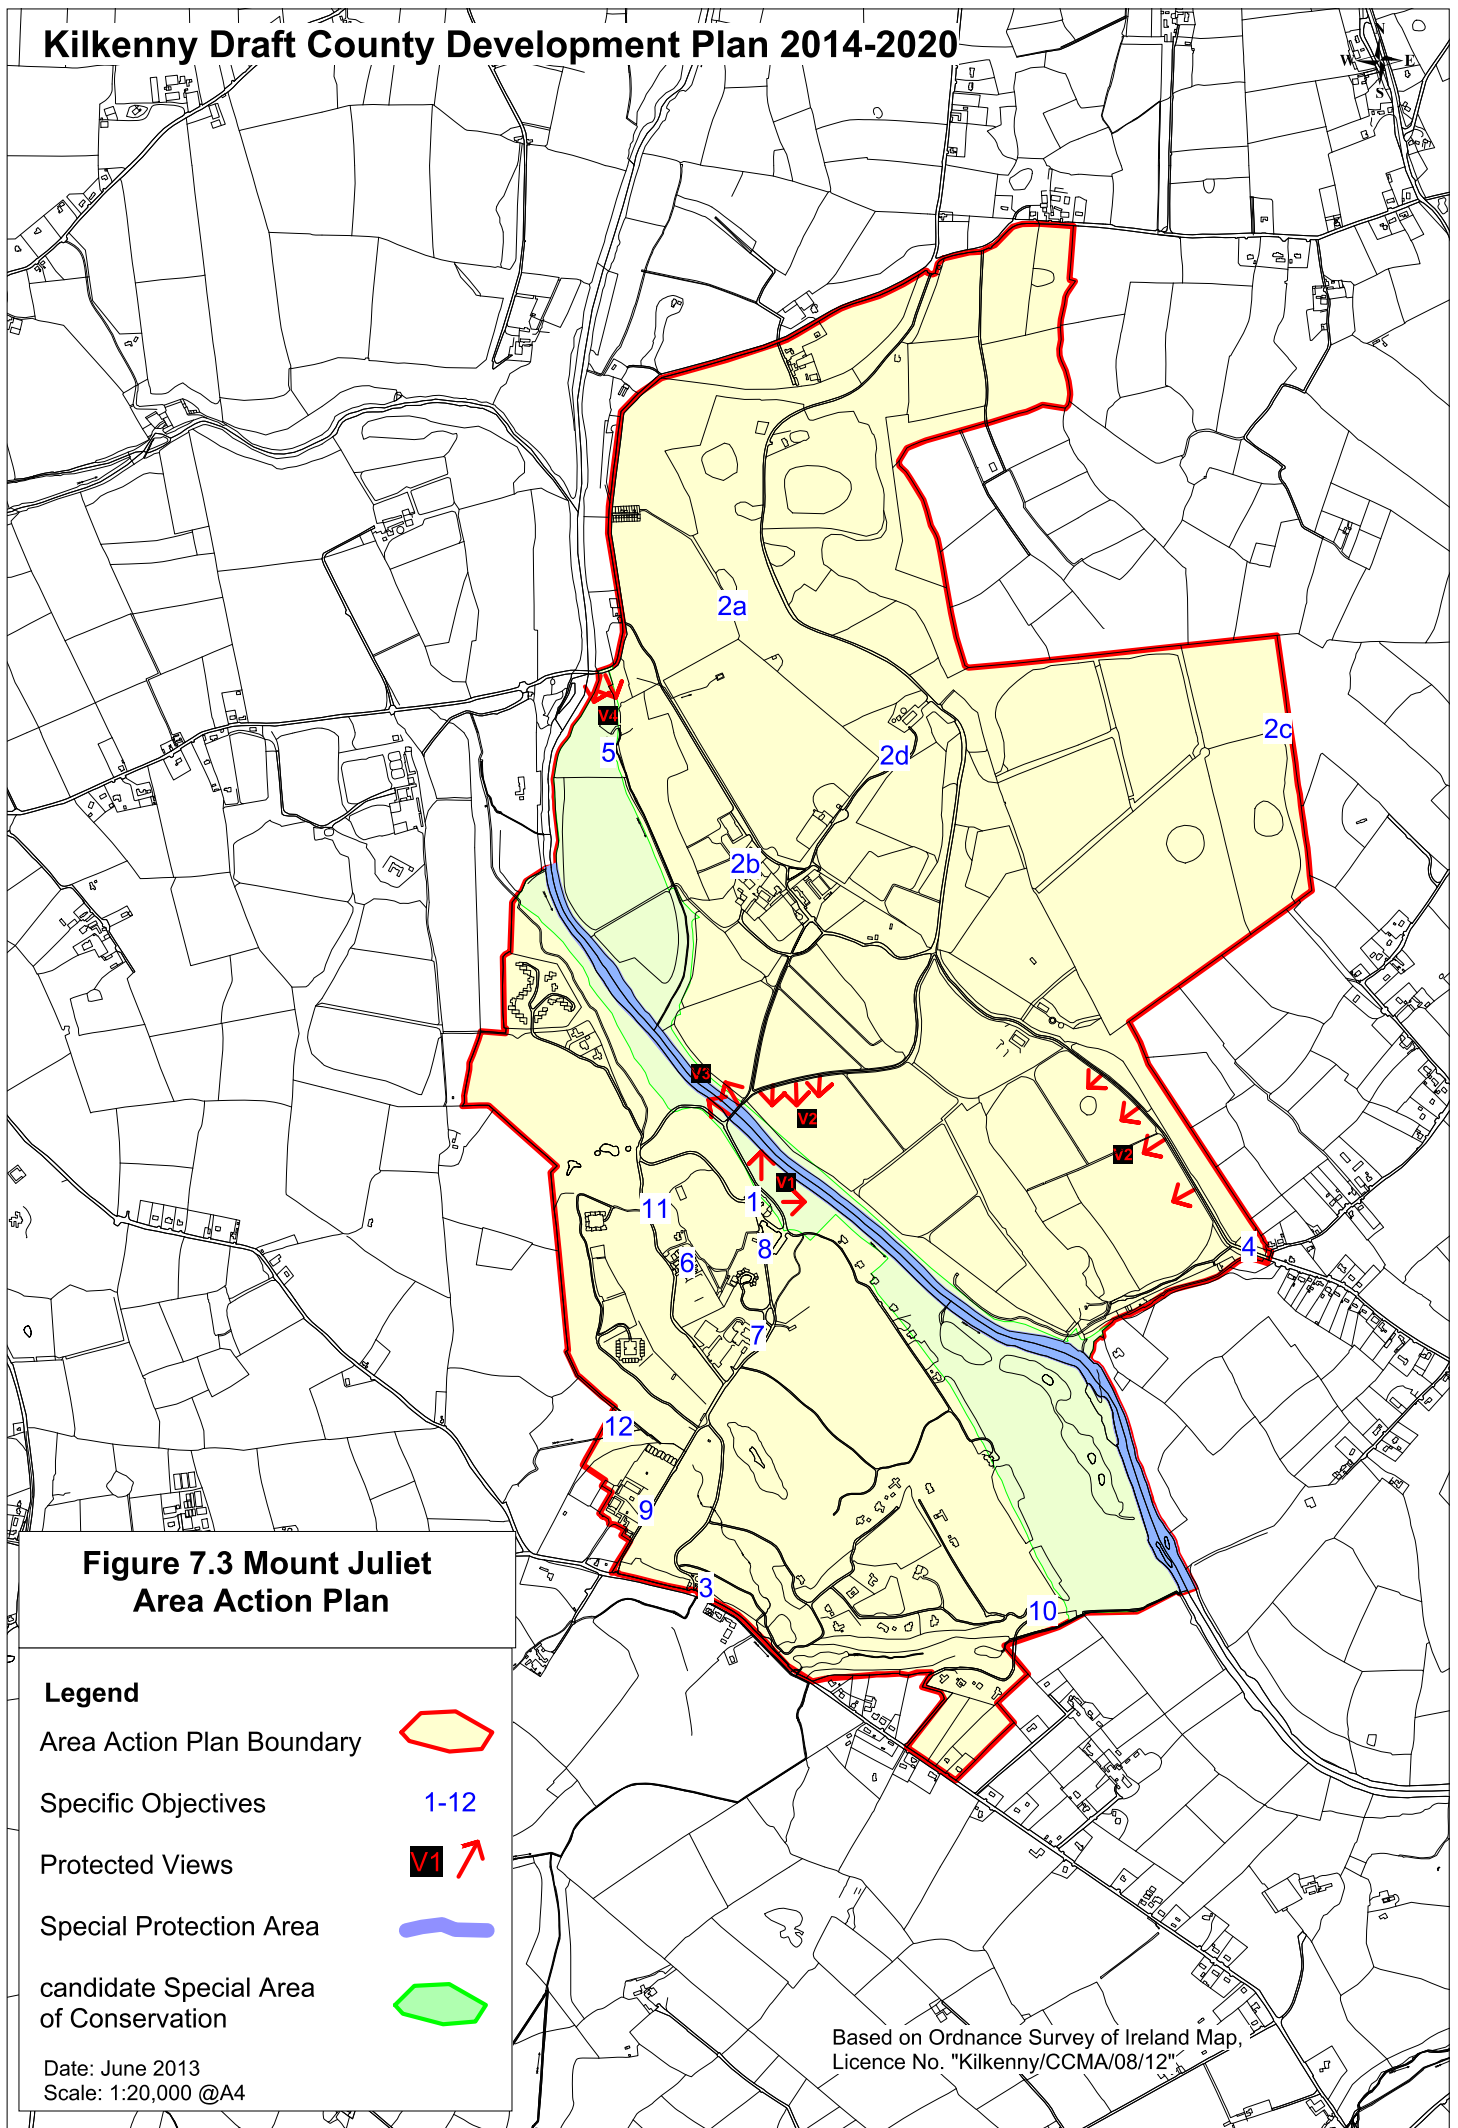

Kilkenny Draft County Development Plan 2014-2020

Figure 7.3 Mount Juliet Area Action Plan

Legend

- Area Action Plan Boundary 
- Specific Objectives 1-12
- Protected Views 
- Special Protection Area 
- candidate Special Area of Conservation 

Date: June 2013
Scale: 1:20,000 @A4

Based on Ordnance Survey of Ireland Map, Licence No. "Kilkenny/CCMA/08/12"